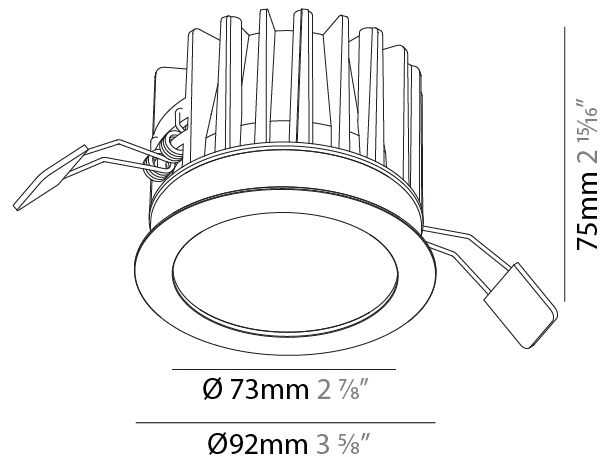

GENERAL

Series: Oiko
Subseries: Oiko Standard
Brand: Prolicht
Division: Architectural
Mounting Type: Recessed
Mounting Location: Ceiling
Subcategory: Downlight

PHYSICAL

Shape: Round
Diameter (mm): 98
Diameter (in): 3 7/8
Height (mm): 75
Height (in): 2 15/16
Ceiling Thickness (mm): 10 / 12.5 / 15
Ceiling Thickness (in): 3/8 or 1/2 or 9/16
Min. Recessing Depth (mm): 90
Min. Recessing Depth (in): 3 9/16
Light Distribution: Downlight
Weight (kg): 0.357
Weight (lbs): 0.79
Fixture Finish: SSR / BKV / CWI / CRY / HAB / LAG / UFT / ITA / RUA / RUR / MIC / FTG / MYG / TWT / LOD / PUS / FRO / FUP / KIA / POP / BLS / SPG / MEY / GOH / GUM / CHC / COM / ABZ / JAG / OBR / MOS / ROR
Fixture Material: Aluminum Die Cast
Cut-out Measurements: Ø 92mm / 3 5/8"

ELECTRICAL

Lamp Type: LED (Zhaga Standard)
Input Wattage (W): 20.9
Total Output Wattage (W): 18.7
Dimming: Tri-Mode (Non-Dimming and Phase Dimming (120Vac only) and 0-10V Dimming)
Driver Included: No
Driver Location: Recessed Housing
Driver Type: Constant Current - Universal
Housing: See components
Input Voltage (V): 120 - 277
Constant Current (MA): 500

LED

Number of LEDs: 1
Color Temperature (°K): 2700 / 3000 / 3500 / 4000
Max. Delivered Lumen (lm): 1630 / 1670 / 1754 / 1790
Nominal Lumen (lm): 2360 / 2420 / 2548 / 2600
CRI: >90 CRI
Lamp Life (hrs): 50000

OPTICAL

Reflector°: 16 / 26 / 34

RATINGS AND CERTIFICATIONS

Certified By: Certified for North American Standards
IP rating: IP20