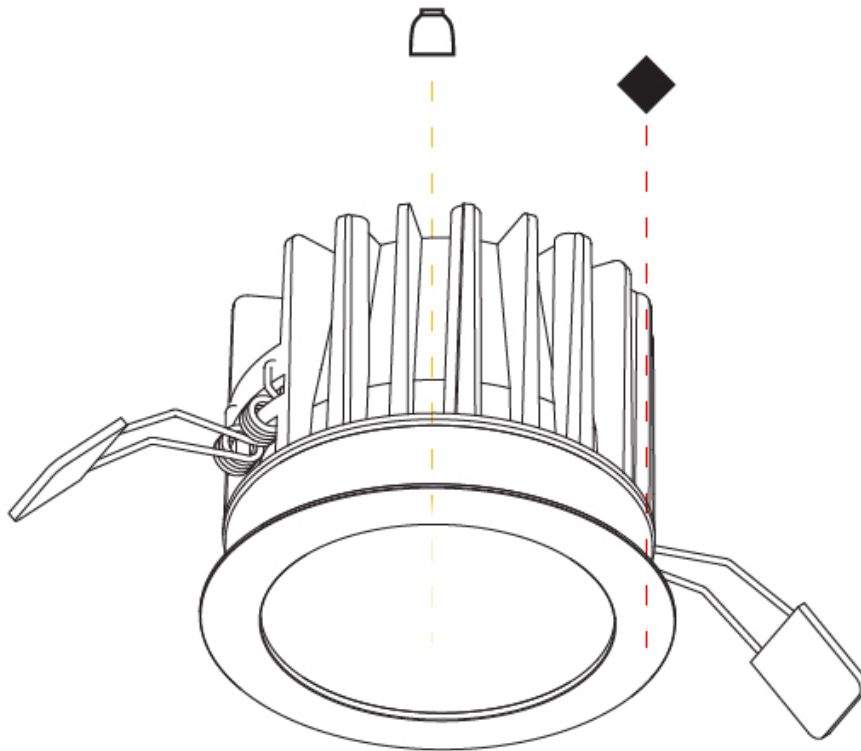

OIKO STANDARD RECESSED

A35720-

PROJECT _____

TYPE _____

SPECIFIER _____

QUANTITY _____

DATE _____

A