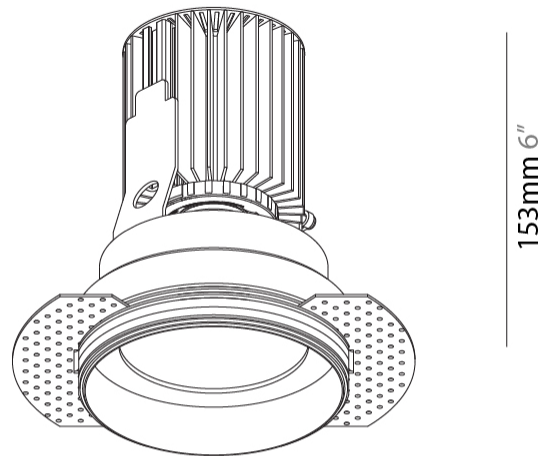

GENERAL

Series: Oiko
Subseries: Oiko Standard
Brand: Prolicht
Division: Architectural
Mounting Type: Trimless
Mounting Location: Ceiling
Subcategory: Downlight

PHYSICAL

Shape: Round
Diameter (mm): 100
Diameter (in): 3 15/16
Height (mm): 153
Height (in): 6
Ceiling Thickness (mm): 10 / 12.5 / 15
Ceiling Thickness (in): 3/8 or 1/2 or 9/16
Min. Recessing Depth (mm): 170
Min. Recessing Depth (in): 6 11/16
Light Distribution: Downlight
Weight (kg): 0.6
Weight (lbs): 1.322
Fixture Finish: SSR / BKV / CWI / CRY / HAB / LAG / UFT / ITA / RUA / RUR / MIC / FTG / MYG / TWT / LOD / PUS / FRO / FUP / KIA / POP / BLS / SPG / MEY / GOH / GUM / CHC / COM / ABZ / JAG / OBR / MOS / ROR
Fixture Material: Aluminum Die Cast
Cut-out Measurements: 111mm / 4 3/8" Diameter
Upon Request: Unique Sizes Unique Ceiling Thickness

OPTICAL

Reflector°: 18 / 26 / 40

RATINGS AND CERTIFICATIONS

Certified By: Certified for North American Standards
IP rating: IP20

Ø 100mm 3 15/16"
Ø 155mm 6 1/8"

OIKO STANDARD TRIMLESS

A35431-

PROJECT

GENERAL

Series: Oiko
 Subseries: Oiko Standard
 Brand: Prolicht
 Division: Architectural
 Mounting Type: Recessed
 Mounting Location: Ceiling
 Subcategory: Downlight

PHYSICAL

Shape: Round
 Diameter (mm): 98
 Diameter (in): 3 7/8
 Height (mm): 75
 Height (in): 2 15/16
 Ceiling Thickness (mm): 10 / 12.5 / 15
 Ceiling Thickness (in): 3/8 or 1/2 or 9/16
 Min. Recessing Depth (mm): 90
 Min. Recessing Depth (in): 3 9/16
 Light Distribution: Downlight
 Weight (kg): 0.357
 Weight (lbs): 0.79
 Fixture Finish: SSR / BKV / CWI / CRY / HAB / LAG / UFT / ITA / RUA / RUR / MIC / FTG / MYG / TWT / LOD / PUS / FRO / FUP / KIA / POP / BLS / SPG / MEY / GOH / GUM / CHC / COM / ABZ / JAG / OBR / MOS / ROR
 Fixture Material: Aluminum Die Cast
 Cut-out Measurements: Ø 92mm / 3 5/8"